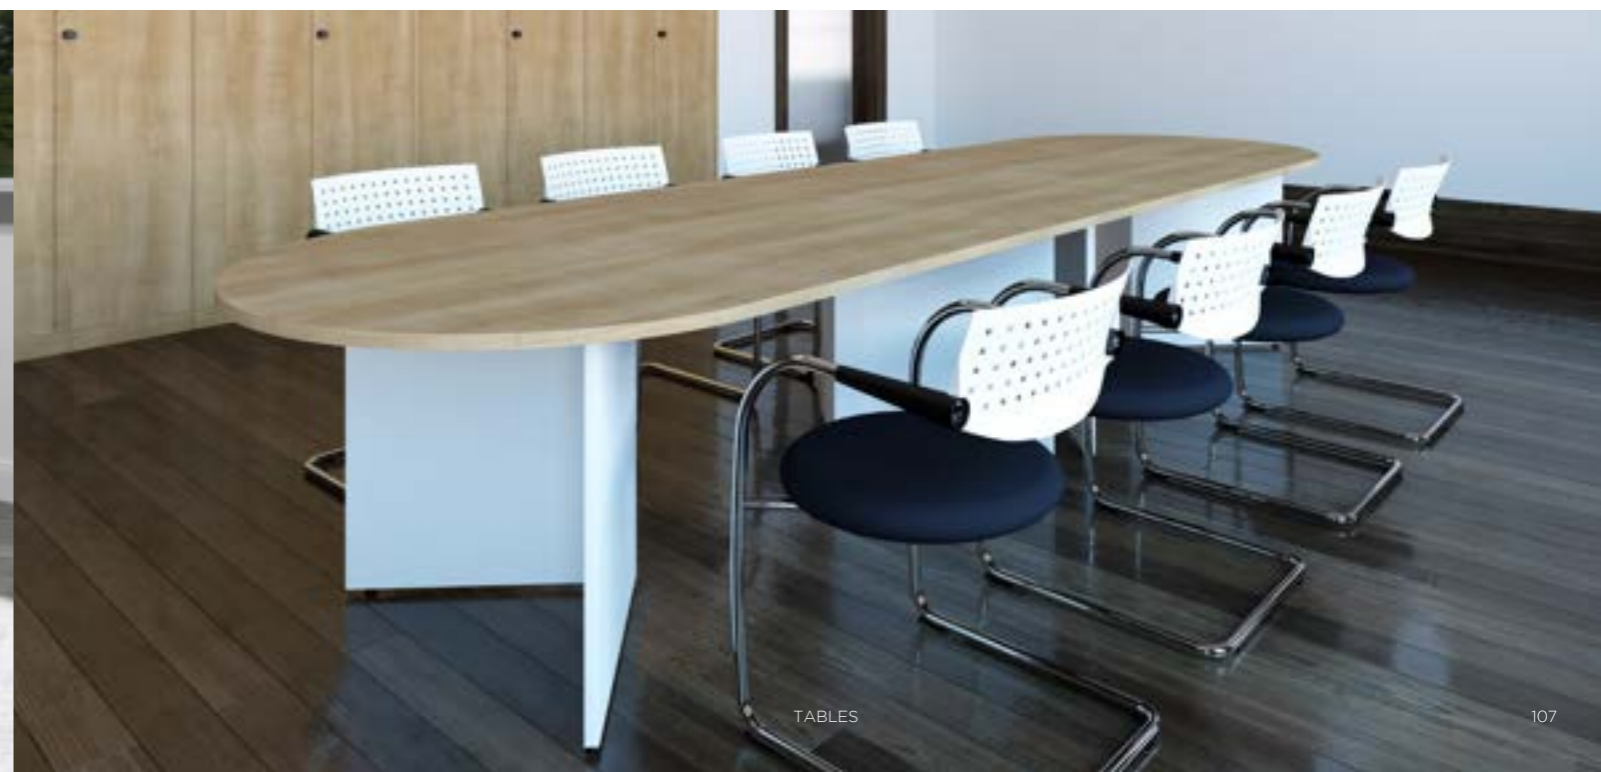

Choice of Oval, D-End or Boat-Shaped. Please replace _ in code with top shape letter.

(O) Oval (D) D-End (BS) Boat-Shaped

Please note: 2800mm, 3000mm, 3200mm and 3400mm tables will be supplied with two tops, one leg frame and two supporting bars. 3600mm-4000mm tables will be supplied with two tops, two leg frames and two pairs of fish plates. *Standard two-pieces. Grain on two-piece tables may not line up. Can be fitted with brush strip cable access modules (if specified at time of order).

BOARDROOM INLAYS

•• Denotes table can be supplied with 1x 800W x 200D inlay.
••• Denotes table can be supplied with 2x 800W x 200D inlays.
Please suffix boardroom table code with /I. See page 110 for more information

MFC Finishes	Band 1	(BE) Beech | (CA) Classic Ash | (LO) Light Oak | (MO) Modern Oak | (MA) Maple | (PG) Plain Grey | (SE) Swiss Elm | (VO) Verade Oak | (WA) Walnut | (WH) White
	Band 2	(AN) Anthracite | (BK) Black | (CO) Concrete | (GO) Grey Oak | (WO) White Oak
	Band 3	(HO) Halifax Oak
Metal Finishes		(B) Black | (G) Grey | (S) Silver | (W) White | (A) Anthracite | (AB) Anodic Bronze | (LQ) Clear Lacquer | (DT) Deep Teal | (OG) Olive Grey | (C) Chestnut | (DB) Distant Blue | (P) Peach