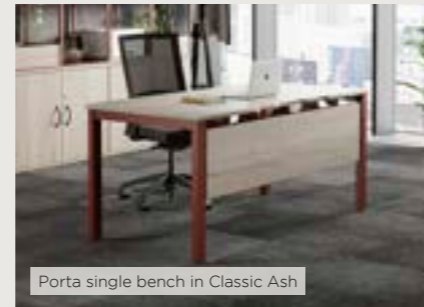

Our NEW Chestnut metal finish offers a pop of colour in an office space, shown here on our Porta single bench in Classic Ash. Also featured our Hairpin desk shown alongside the NEW Phoenix chair.

Porta single bench in Classic Ash