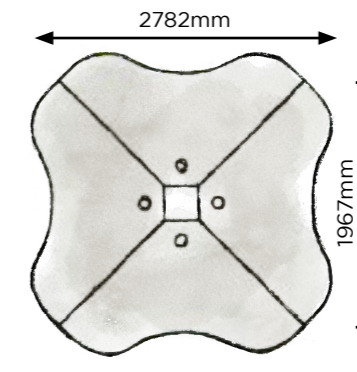

DESK COLLECTION
CALL CENTRE

4 PERSONS

PEDESTAL OPTIONS

Code	Band 1	Band 2	Band 3
Without screens			
GCCP3P	£1,794	£1,974	£2,189
GCCP4P	£2,225	£2,448	£2,713
GCCP5P	£2,782	£3,061	£3,394
GCCP6P	£3,336	£3,671	£4,071
GCCP7P	£3,893	£4,282	£4,750
GCCP8P	£4,453	£4,898	£5,432
With screens			
GCCP3PS	£3,053	£3,358	£3,724
GCCP4PS	£3,903	£4,293	£4,762
GCCP5PS	£4,879	£5,366	£5,952
GCCP6PS	£5,864	£6,450	£7,153
GCCP7PS	£6,830	£7,513	£8,332
GCCP8PS	£7,804	£8,584	£9,521

Please note: Pedestals included in price. Suffix letter to call centre code.

Please note: Please specify handle and drawer type at time of ordering. Handle options available on backpage fold out.
Example code: GCCP3P2D/WLO/S/HB 3 person Call centre with 2 drawer Peds, Light Oak MFC, Silver cable ports and support legs, Barrel handles

MFC Finishes	Band 1	(BE) Beech | (CA) Classic Ash | (LO) Light Oak | (MO) Modern Oak | (MA) Maple | (PG) Plain Grey | (SE) Swiss Elm | (VO) Verade Oak | (WA) Walnut | (WH) White
	Band 2	(AN) Anthracite | (BK) Black | (CO) Concrete | (GO) Grey Oak | (WO) White Oak
	Band 3	(HO) Halifax Oak
Accessory Finishes		(B) Black | (G) Grey | (S) Silver | (W) White