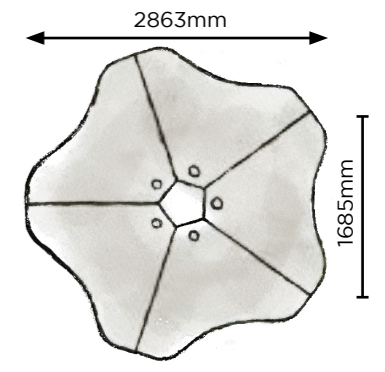

DESK COLLECTION
CALL CENTRE

5 PERSONS

PEDESTAL OPTIONS

Code	Band 1	Band 2	Band 3
Without screens			
GCCP3P	£1,794	£1,974	£2,189
GCCP4P	£2,225	£2,448	£2,713
GCCP5P	£2,782	£3,061	£3,394
GCCP6P	£3,336	£3,671	£4,071
GCCP7P	£3,893	£4,282	£4,750
GCCP8P	£4,453	£4,898	£5,432
With screens			
GCCP3PS	£3,053	£3,358	£3,724
GCCP4PS	£3,903	£4,293	£4,762
GCCP5PS	£4,879	£5,366	£5,952
GCCP6PS	£5,864	£6,450	£7,153
GCCP7PS	£6,830	£7,513	£8,332
GCCP8PS	£7,804	£8,584	£9,521

Please note: Pedestals included in price. Suffix letter to call centre code.

Please note: Please specify handle and drawer type at time of ordering. Handle options available on backpage fold out.
Example code: GCCP3P2D/WLO/S/HB 3 person Call centre with 2 drawer Peds, Light Oak MFC, Silver cable ports and support legs, Barrel handles

MFC Finishes	Band 1	(BE) Beech | (CA) Classic Ash | (LO) Light Oak | (MO) Modern Oak | (MA) Maple | (PG) Plain Grey | (SE) Swiss Elm | (VO) Verade Oak | (WA) Walnut | (WH) White
	Band 2	(AN) Anthracite | (BK) Black | (CO) Concrete | (GO) Grey Oak | (WO) White Oak
	Band 3	(HO) Halifax Oak
Accessory Finishes		(B) Black | (G) Grey | (S) Silver | (W) White