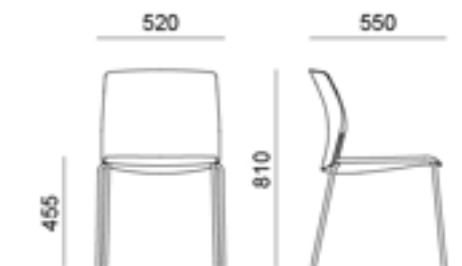

HOW TO ORDER

Add shell colour into ' _ ' in code.

Standard lead time

Five-year warranty