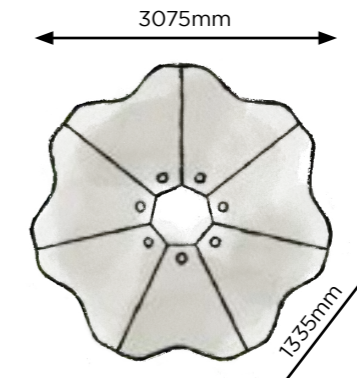

DESK COLLECTION
CALL CENTRE

7 PERSONS

PEDESTAL OPTIONS

Code	Band 1	Band 2	Band 3
Without screens			
GCCP3P	£1,794	£1,974	£2,189
GCCP4P	£2,225	£2,448	£2,713
GCCP5P	£2,782	£3,061	£3,394
GCCP6P	£3,336	£3,671	£4,071
GCCP7P	£3,893	£4,282	£4,750
GCCP8P	£4,453	£4,898	£5,432
With screens			
GCCP3PS	£3,053	£3,358	£3,724
GCCP4PS	£3,903	£4,293	£4,762
GCCP5PS	£4,879	£5,366	£5,952
GCCP6PS	£5,864	£6,450	£7,153
GCCP7PS	£6,830	£7,513	£8,332
GCCP8PS	£7,804	£8,584	£9,521

Please note: Pedestals included in price. Suffix letter to call centre code.

Please note: Please specify handle and drawer type at time of ordering. Handle options available on backpage fold out.
Example code: GCCP3P2D/WLO/S/HB 3 person Call centre with 2 drawer Peds, Light Oak MFC, Silver cable ports and support legs, Barrel handles

MFC Finishes	Band 1	(BE) Beech | (CA) Classic Ash | (LO) Light Oak | (MO) Modern Oak | (MA) Maple | (PG) Plain Grey | (SE) Swiss Elm | (VO) Verade Oak | (WA) Walnut | (WH) White
	Band 2	(AN) Anthracite | (BK) Black | (CO) Concrete | (GO) Grey Oak | (WO) White Oak
	Band 3	(HO) Halifax Oak
Accessory Finishes		(B) Black | (G) Grey | (S) Silver | (W) White