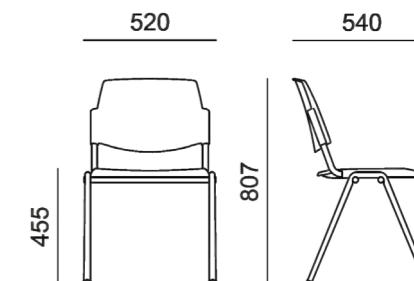

DALLAS TROLLEY

HOW TO ORDER

Add shell colour into '_' in code.