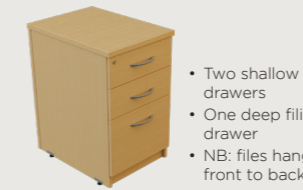

D3 - 3 DRAWER

- Two shallow drawers
- One deep filing drawer
- NB: files hang front to back