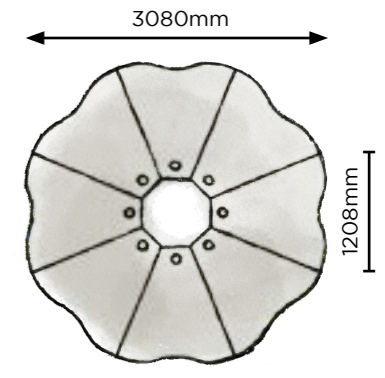

DESK COLLECTION
CALL CENTRE

8 PERSONS

PEDESTAL OPTIONS

Code	Band 1	Band 2	Band 3
Without screens			
GCCP3P	£1,794	£1,974	£2,189
GCCP4P	£2,225	£2,448	£2,713
GCCP5P	£2,782	£3,061	£3,394
GCCP6P	£3,336	£3,671	£4,071
GCCP7P	£3,893	£4,282	£4,750
GCCP8P	£4,453	£4,898	£5,432
With screens			
GCCP3PS	£3,053	£3,358	£3,724
GCCP4PS	£3,903	£4,293	£4,762
GCCP5PS	£4,879	£5,366	£5,952
GCCP6PS	£5,864	£6,450	£7,153
GCCP7PS	£6,830	£7,513	£8,332
GCCP8PS	£7,804	£8,584	£9,521

Please note: Pedestals included in price. Suffix letter to call centre code.

Please note: Please specify handle and drawer type at time of ordering. Handle options available on backpage fold out.
Example code: GCCP3P2D/WLO/S/HB 3 person Call centre with 2 drawer Peds, Light Oak MFC, Silver cable ports and support legs, Barrel handles

MFC Finishes	Band 1	(BE) Beech | (CA) Classic Ash | (LO) Light Oak | (MO) Modern Oak | (MA) Maple | (PG) Plain Grey | (SE) Swiss Elm | (VO) Verade Oak | (WA) Walnut | (WH) White
	Band 2	(AN) Anthracite | (BK) Black | (CO) Concrete | (GO) Grey Oak | (WO) White Oak
	Band 3	(HO) Halifax Oak
Accessory Finishes		(B) Black | (G) Grey | (S) Silver | (W) White