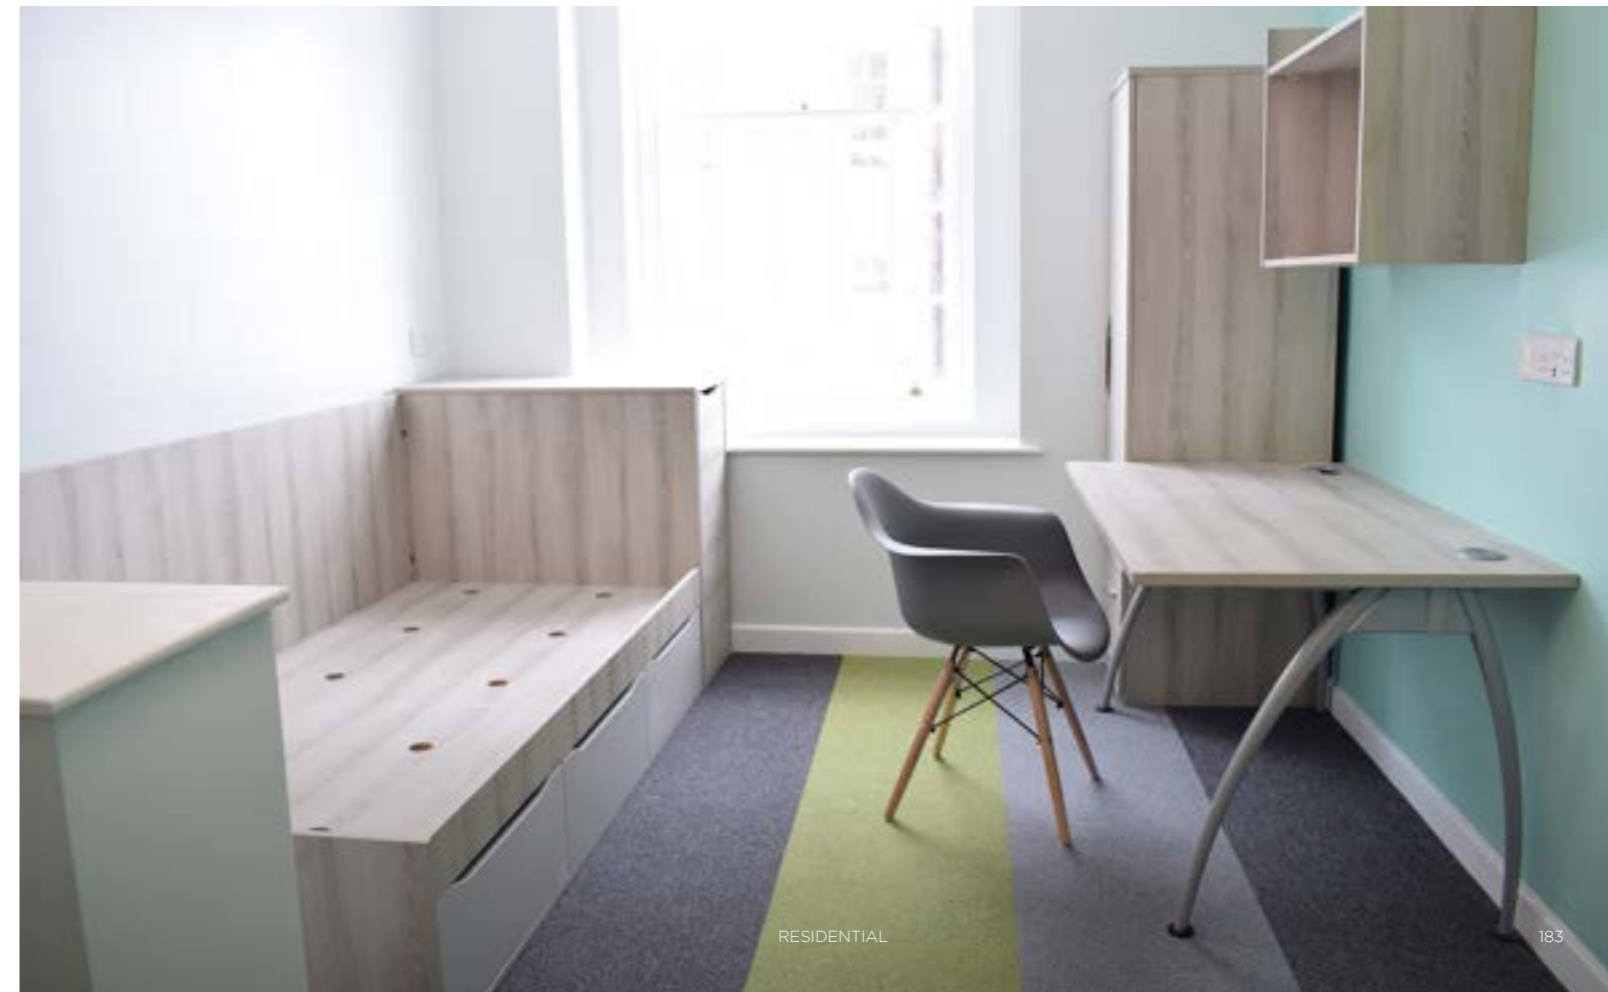

FUSM3DC	800	595	725	£415	£457	£541
FUSM4DC	800	595	930	£510	£561	£662
FUSM5DC	800	595	1179	£603	£665	£784

Rounded corners on top for safety. Non-locking as standard. Add +£47 for top drawer lock.

DRESSING TABLE

FUSMDT	1200	595	725	£453	£499	£591
FUSMDDT	1600	595	725	£776	£854	£1,008

Rounded corners on top for safety. Non-locking as standard. Add +£47 for top drawer lock.

MFC Finishes	Band 1	(BE) Beech | (CA) Classic Ash | (LO) Light Oak | (MO) Modern Oak | (MA) Maple | (PG) Plain Grey | (SE) Swiss Elm | (VO) Verade Oak | (WA) Walnut | (WH) White
	Band 2	(AN) Anthracite | (BK) Black | (CO) Concrete | (GO) Grey Oak | (WO) White Oak
	Band 3	(HO) Halifax Oak
Handles	(HDG) Delta Grey | (HDS) Delta Silver | (HDB) Delta Black | (HDW) Delta White | (HE) Electron | (HA) Apollo | (HW) Wing | (HB) Barrel | (HP) Poise | (HBED) Bedroom | (HNN) No Handle | (HND) No handle or drillings	

WARDROBE

Code	W	D	H	Band 1	Band 2	Band 3
FUSMSW*	439	600	1850	£452	£497	£587
FUSMDW	800	600	1850	£610	£671	£795

*Single wardrobes come left hand hinged (LHH) unless specified. Non-locking. Top shelf, hanging rail and bottom shelf.

GENTS WARDROBE

FUSMSGW*	439	600	1850	£546	£601	£710
FUSMDGW	800	600	1850	£729	£804	£950

*Single wardrobes come left hand hinged (LHH) unless specified. Non-locking. Top shelf and hanging rail.

WALL MOUNTABLE BOOKCASE

FUWMB8	800	330	600	£180	£199	£234
FUWMB10	1000	330	600	£211	£231	£275

25mm shelves. Wall fixing screws/mounts are not provided.