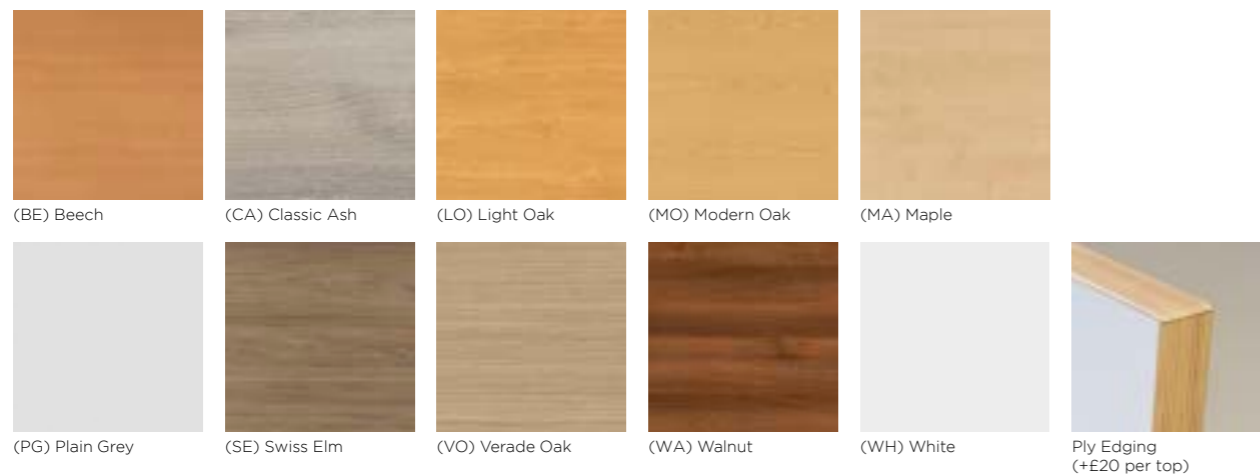

MFC FINISHES

Suffix code with /W and wood finish.

BAND 1