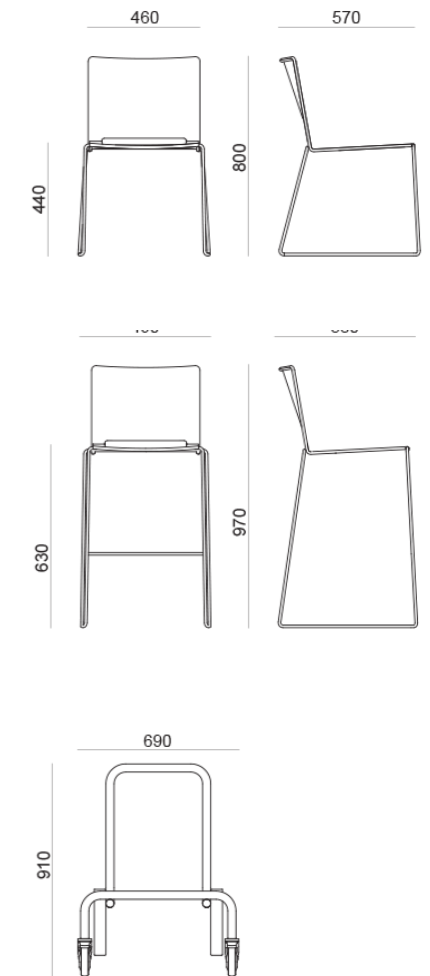

HOW TO ORDER

Add shell colour into ' _ ' in code.

Standard lead time

5 Five-year warranty