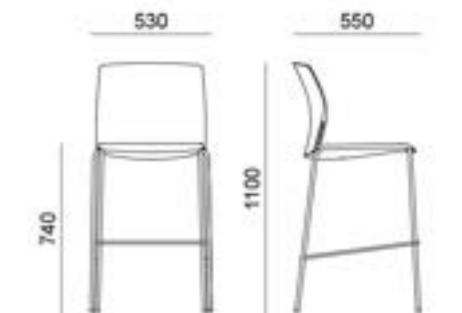

HOW TO ORDER

Add shell colour into ' _ ' in code.

Standard lead time

Five-year warranty